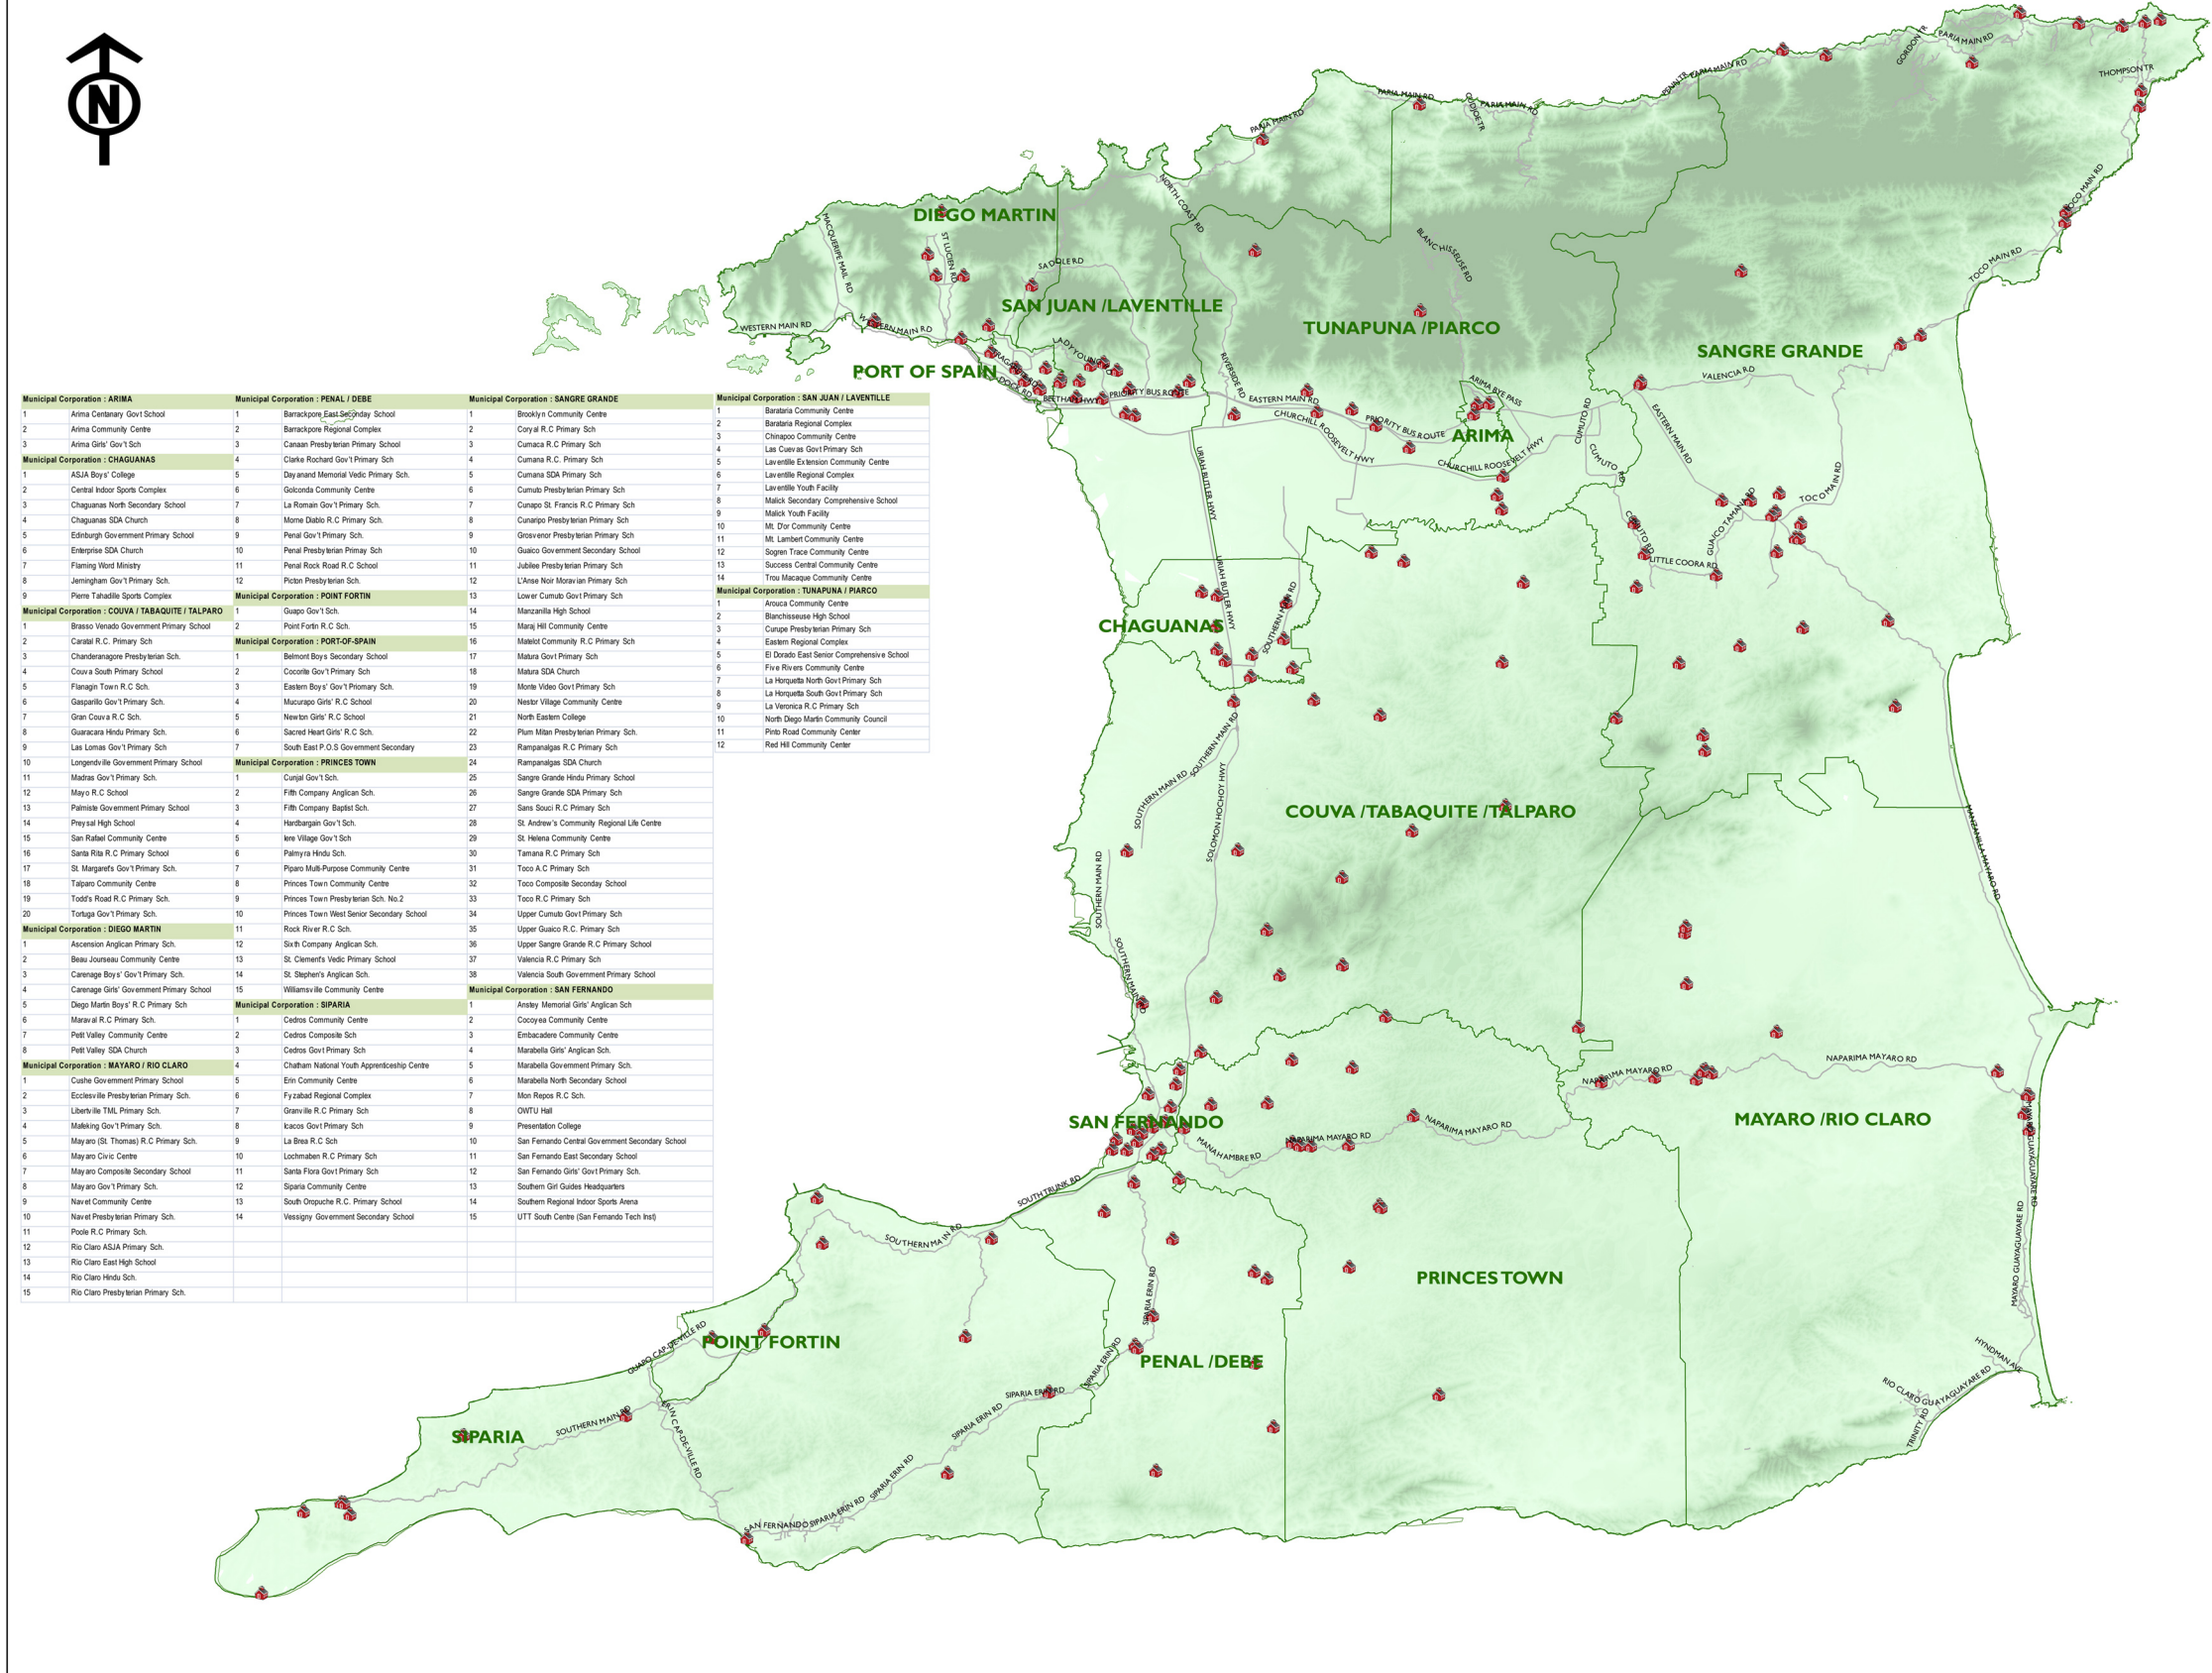

Map Title: Emergency Shelters

Map Reference No: E201105_002

Created: May 2011

Projection / Datum: UTM Zone 20N/WGS84

Map Summary:
The Shelters represented on this map were approved by the Disaster Management Units of each Municipal Corporation and the ODPM.

Subject to Revision

LEGEND

- Emergency Shelters
- Regional Corporation Boundaries
- Major Roads

Data Sources:
Dr. Bhesham Ramial, UWI
ODPM

Disclaimer:
This product is intended for reference only. The ODPM assumes no liability for errors, omissions or inaccuracies in the furnished product or data

Municipal Corporation : MAYARO / RIO CLARO		Municipal Corporation : PRINCES TOWN	
1	Cushe Government Primary School	1	Arstey Memorial Girls' Anglican Sch
2	Ecclesville Presbyterian Primary Sch.	2	Cocoyea Community Centre
3	Liberville T.M.L. Primary Sch.	3	Embacadera Community Centre
4	Malkitig Gov't Primary Sch.	4	Marabella Girls' Anglican Sch.
5	Mayaro (St. Thomas) R.C Primary Sch.	5	Marabella Government Primary Sch.
6	Mayaro Civic Centre	6	Marabella North Secondary School
7	Mayaro Composite Secondary School	7	Mon Repos R.C Sch.
8	Mayaro Gov't Primary Sch.	8	OWTU Hall
9	Navet Community Centre	9	Preservation College
10	Navet Presbyterian Primary Sch.	10	La Brea R.C Sch
11	Pooler R.C Primary Sch.	11	San Fernando Central Government Secondary School
12	Rio Claro ASIA Primary Sch.	12	Loctambon R.C Primary Sch
13	Rio Claro East High School	13	Santa Flora Gov't Primary Sch
14	Rio Claro Hindu Sch.	14	Siparia Community Centre
15	Rio Claro Presbyterian Primary Sch.	15	South Onopuche R.C. Primary School
		16	Vesigny Government Secondary School